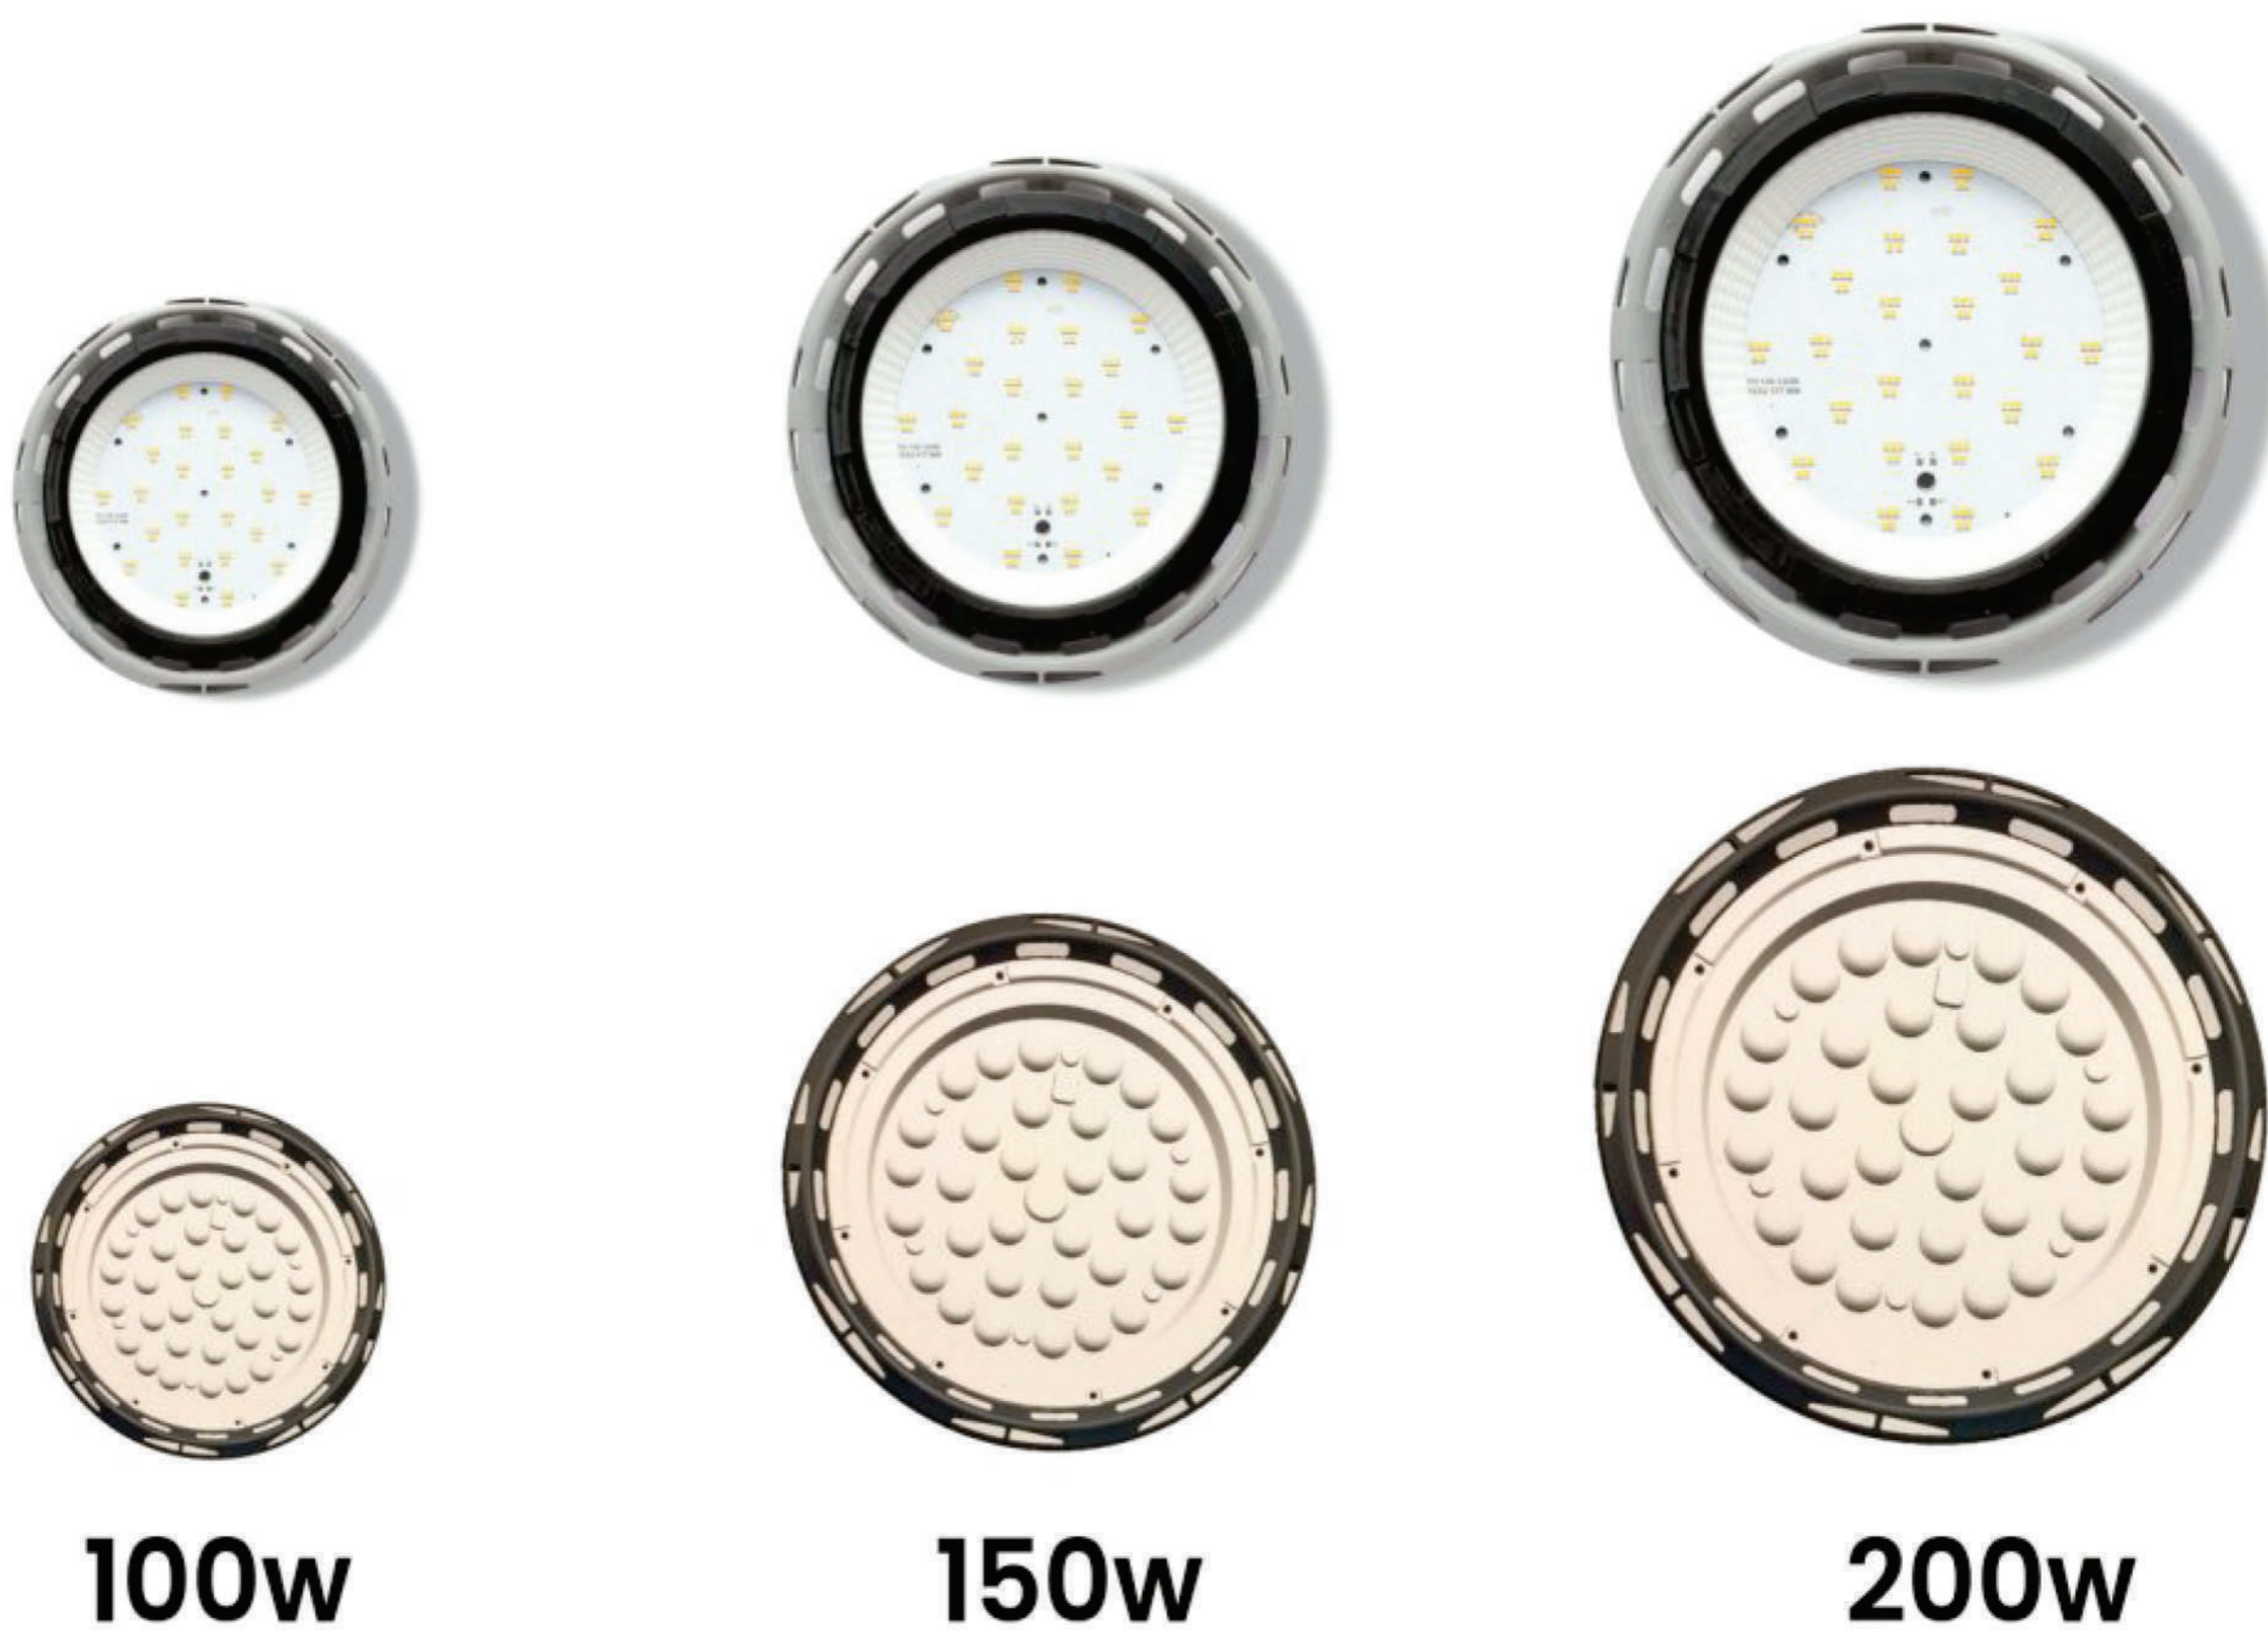

100w

150w

200w

ORBIT LENS & GLASS MODEL HIGHBAY (OEM SKD AND FIXTURES)

CODE	WATTAGE	PCB Size	FIXTURE Size (Length x Width)	Dimension (H x L x W)	CASTING WEIGHT	TOTAL WEIGHT
SIS-DLH 36	100W	177	262X110	128X40	0.665	1.20
SIS-DLH 37	150W	177	262X110	128X40	0.665	1.20
SIS-DLH 38	200W	256	345X115	178X40	1.050	1.80